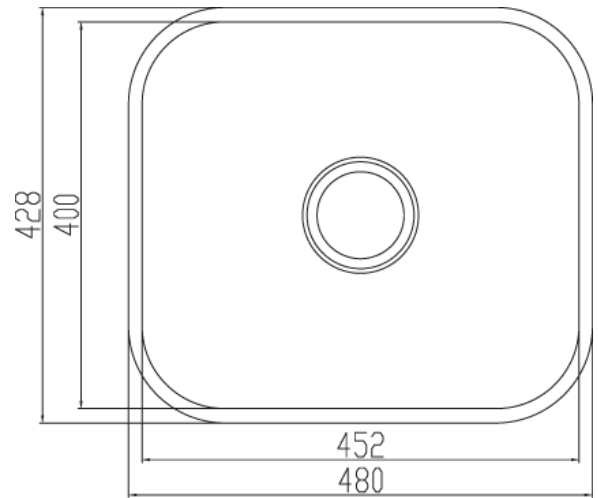

CETO 1B 480U

DIMENSIONS

Overall Size: 480 X 428 X 190mm
Main Bowl Size: 452 X 400 X 190mm

PRODUCT DETAILS

Installation : Undermount, Topmount flushmount or Welded
Material: High grade 304 18/10 stainless steel
Thickness: 0.8mm gauge
Finish: Silk
Reversible: No
Edge detail: laser flat
Minimum Cabinet size: 600mm

WASTE AND OVERFLOW SYSTEM

Basket waste with overflow kit and Clips included
90mm Waste Hole.

Lifetime warranty on stainless steel

Ph 09 274 4393
sales@totaramarketing.co.nz