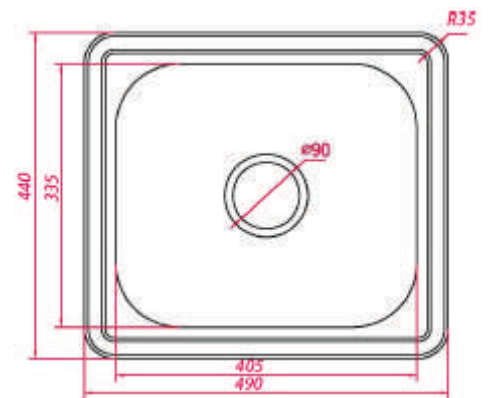

CETO 1B 500

DIMENSIONS

Overall Size: 490 X 440X 180mm
Main Bowl Size: 405 X 335 X 180mm

PRODUCT DETAILS

Installation : Undermount, Topmount or Welded
Material: High grade 304 18/10 stainless steel
Thickness: 0.8mm gauge
Finish: Silk
Reversible: No
Edge detail: Laser edge
Minimum Cabinet size: 500mm

WASTE AND OVERFLOW SYSTEM

Basket waste with overflow kit and Clips included
90mm Waste Hole.

Lifetime warranty on stainless steel

Ph 09 274 4393
sales@totaramarketing.co.nz